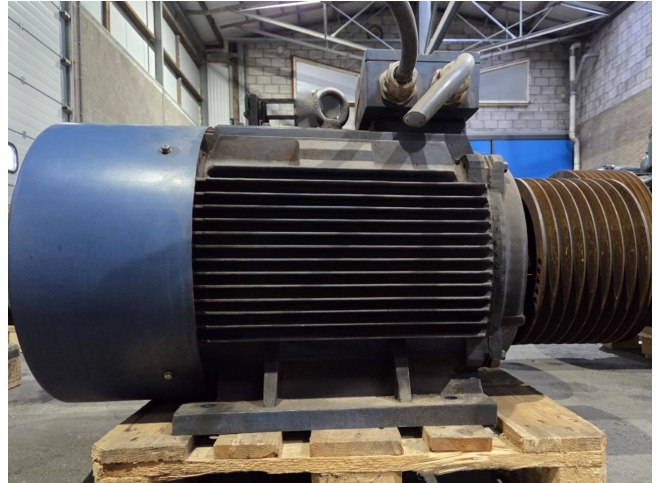

# Dutchi DM1-HE 280M4

## Specifications

Marka	Dutchi
Rodzaj	DM1-HE 280M4
kW	90
RPM	1485
Size & Weight	1120x700x720 mm (LxWxH) & 605 kg
50 Hz / 60 Hz	50/60
Stock	1

### Used Dutchi DM1-HE 280M4

Used Dutchi DM1-HE 280M4 electric motor with the following specifications: 50/60 Hz - 90/108 kW - 1485/1780 RPM. Dimensions: 1120x700x720 mm (LxWxH) & 605 kg.